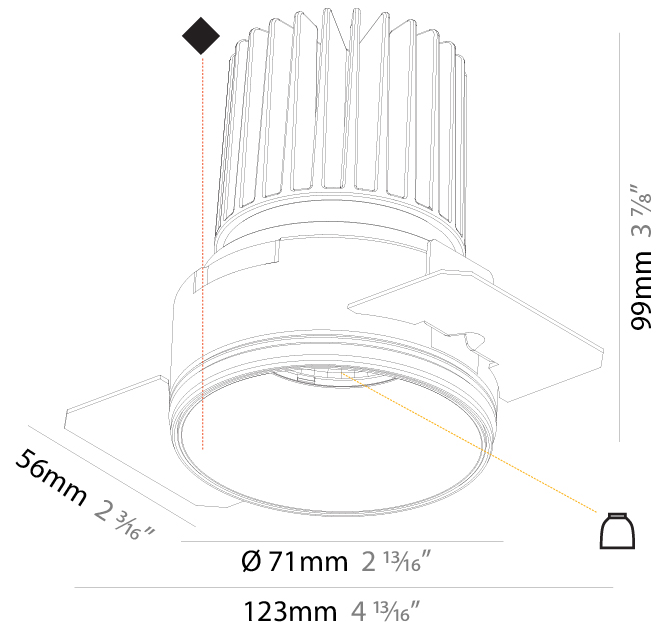

ELECTRICAL

Lamp Type: LED (Zhaga Standard)
Input Wattage (W): 13.3
Total Output Wattage (W): 12
Dimming: Tri-Mode (Non-Dimming and Phase Dimming (120Vac only) and 0-10V Dimming)
Driver Included: No
Driver Location: Recessed Housing
Driver Type: Constant Current - Universal
Driver Class: Class 2
Housing: See components
Input Voltage (V): 120 - 277
Constant Current (MA): 350

LED

Number of LEDs: 1
Color Temperature (°K): 2700 / 3000 / 3500 / 4000
Max. Delivered Lumen (lm): 890 / 920 / 970 / 990
Nominal Lumen (lm): 1304 / 1352 / 1421 / 1450
CRI: >90 CRI
Lamp Life (hrs): 50000
Upon Request: RGB-W Tunable White Special Color Temperature

OPTICAL

Reflector°: 20 / 42 / 60
Adjustability: Fixed
Upon Request: Special Beam Angles

RATINGS AND CERTIFICATIONS

Certified By: Certified for North American Standards

JP rating: IP20
Zaneen Group Inc. © 2026, T 1800-388-3382, F 416-247-9319, www.zaneen.com