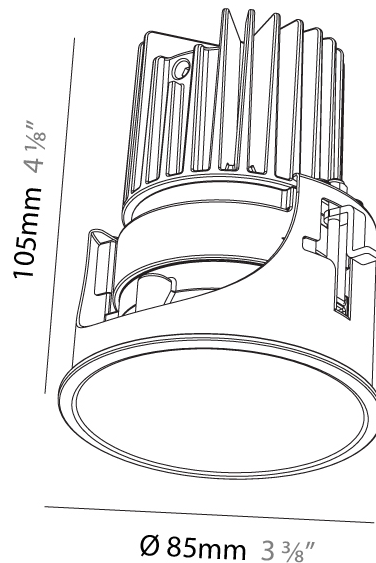

PHYSICAL

Aperture Sizes - Downlights: 3"
Shape: Round
Diameter (mm): 85
Diameter (in): 3 3/8"
Height (mm): 105
Height (in): 4 1/8"
Ceiling Thickness (mm): 5 - 30
Ceiling Thickness (in): 3/16 - 1 3/16
Min. Recessing Depth (mm): 110
Min. Recessing Depth (in): 4 5/16"
Weight (kg): 0.322
Weight (lbs): 0.71
Installation Requirement: Non-insulated Ceiling only
Fixture Finish: SSR / BKV / CWI / CRY / HAB / UFT / ITA / RUA / FTG / MYG / LOD / PUS / FRO / FUP / KIA / POP / BLS / SPG / MEY / GOH / CHC / COM / ABZ / JAG / OBR / MOS / ROR
Fixture Material: Aluminum Die Cast
Cut-out Measurements: D = 80mm / 3 1/8"

ELECTRICAL

Lamp Type: LED (Zhaga Standard)
Input Wattage (W): 14.3
Total Output Wattage (W): 13
Dimming: Tri-Mode (Non-Dimming and Phase Dimming (120Vac only) and 0-10V Dimming)
Driver Included: No
Driver Location: Recessed Housing
Driver Type: Constant current - Universal
Driver Class: Class 2
Housing: See components
Input Voltage (V): 120 - 277
Constant Current (MA): 350

LED

Number of LEDs: 1
Color Temperature (°K): 2700 / 3000 / 3500 / 4000
Max. Delivered Lumen (lm): 880 / 920 / 960 / 990
Nominal Lumen (lm): 1304 / 1352 / 1421 / 1450
CRI: >90 CRI
Lamp Life (hrs): 50000

OPTICAL

Reflector°: 20 / 42 / 60
Adjustability: Fixed

RATINGS AND CERTIFICATIONS

Certified By: Certified for North American Standards
IP rating: IP65